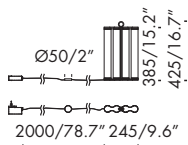

coppibartali a 4 Table lamp 120V 50-60Hz AS

Vb2.636.01.u ottone ap-s vetro pirex · glass 2700K 4x3W 3kg 2,2lb

Ra	R9	ies tm-30		sdc	mA	V_{f (min)}	lm	W	lm/W	
98	95	Rf 95	Rg 100	step 2	175	17,1	1148	12	96	A++
cd0324	les6	Ta25 °C		vita media · average life		50000 h	L80	B10		

Remote 48v included