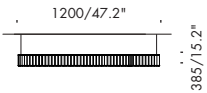

Remote 48v must be located in an accessible area

0-100-10v dimming only

alcuni esempi di possibili configurazioni con geometrie chiuse · some examples of configurations with closed geometries

trimless canopy