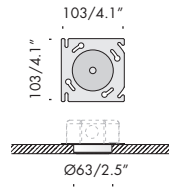

Remote 48v must be located in an accessible area

0-100-10v dimming only

alcuni esempi di possibili configurazioni con geometrie chiuse · some examples of configurations with closed geometries

trimless canopy