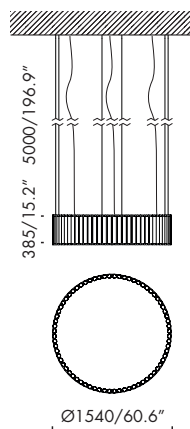

coppibartali c 72 pendant

48Vdc

Vb8.636.33 ottone ap-s vetro pirex · glass 2700K 72x3W 54kg
119lb

Ra	R9	ies tm-30		sdc	mA	V_{f (min)}	lm	W	lm/W	
98	95	Rf 95	Rg 100	step 2	175	17,1	20664	216	96	A++
cd032:72	les6	Ta25 °C		vita media · average life		50000 h	L80	B10		

Remote 48v must be located in an accessible area

0-100-10v dimming only