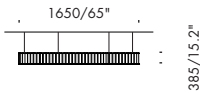

Remote 48v must be located in an accessible area

0-100-10v dimming only

alcuni esempi di possibili configurazioni con geometrie chiuse · some examples of configurations with closed geometries

trimless canopy