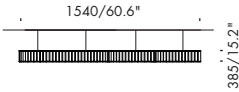

Remote 48v must be located in an accessible area

0-100-10v dimming only

alcuni esempi di possibili configurazioni con geometrie chiuse · some examples of configurations with closed geometries

trimless canopy