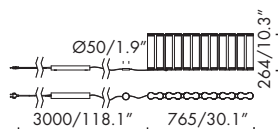

coppibartali a 12 Table large 120V 50-60Hz AS

Vb2.636.03.u ottone ap-s vetro pirex · glass 2700K 12x3W 12kg 26lb

Ra	R9	ies tm-30		sdc	mA	V_{f (min)}	lm	W	lm/W	
98	95	Rf 95	Rg 100	step 2	175	17,1	3444	36	96	A++
cd032-12	les6	Ta25 °C		vita media · average life		50000 h	L80	B10		

Remote 48v included