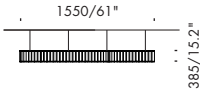

Remote 48v must be located in an accessible area

0-100-10v dimming only

alcuni esempi di possibili configurazioni con geometrie chiuse · some examples of configurations with closed geometries

trimless canopy