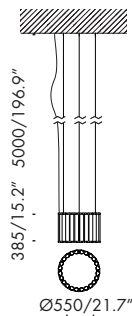

coppibartali c 24 pendant

48Vdc

Vb8.636.31 ottone ap-s vetro pirex · glass 2700K 24x3W 18kg
39.7lb

Ra	R9	ies tm-30		sdc	mA	V_{f (min)}	lm	W	lm/W	
98	95	Rf 95	Rg 100	step 2	175	17,1	6888	72	96	A++
cd032:24	les6	Ta25 °C		vita media · average life		50000 h	L80	B10		

Remote 48v must be located in an accessible area

0-100-10v dimming only