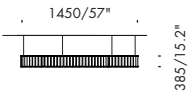

Remote 48v must be located in an accessible area

0-100-10v dimming only

alcuni esempi di possibili configurazioni con geometrie chiuse · some examples of configurations with closed geometries

trimless canopy