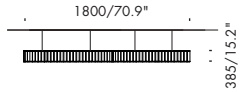

Remote 48v must be located in an accessible area

0-100-10v dimming only

alcuni esempi di possibili configurazioni con geometrie chiuse · some examples of configurations with closed geometries

trimless canopy